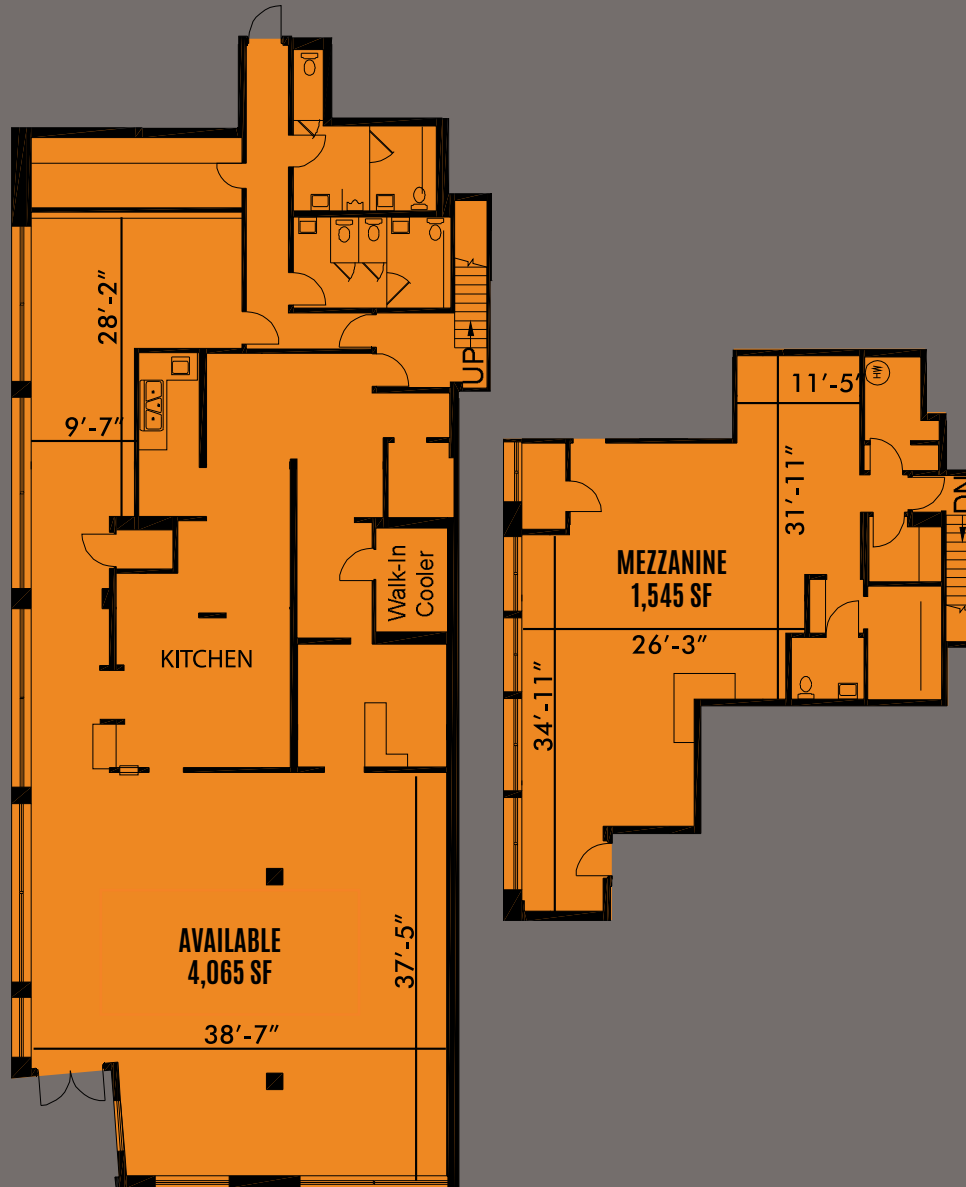

1661 MERIDIAN AVE

FLOOR PLAN

- = SUBJECT
- = AVAILABLE

For retail leasing information, please contact: MINDY MCILROY • mmcilroy@terrancorp.com • 305.779.8970