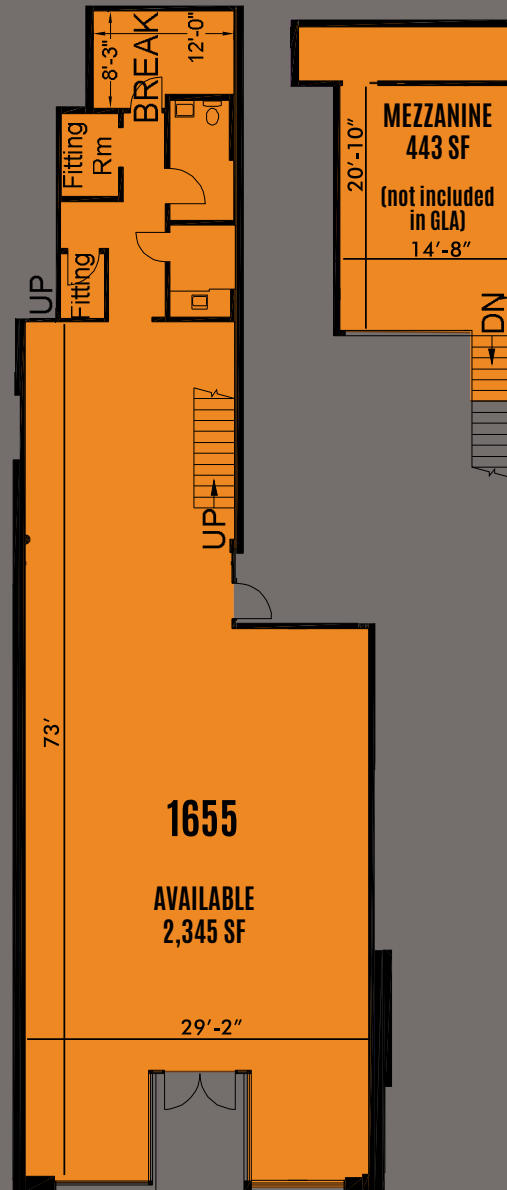

1655 MERIDIAN AVE

FLOOR PLAN

-  = SUBJECT
-  = AVAILABLE