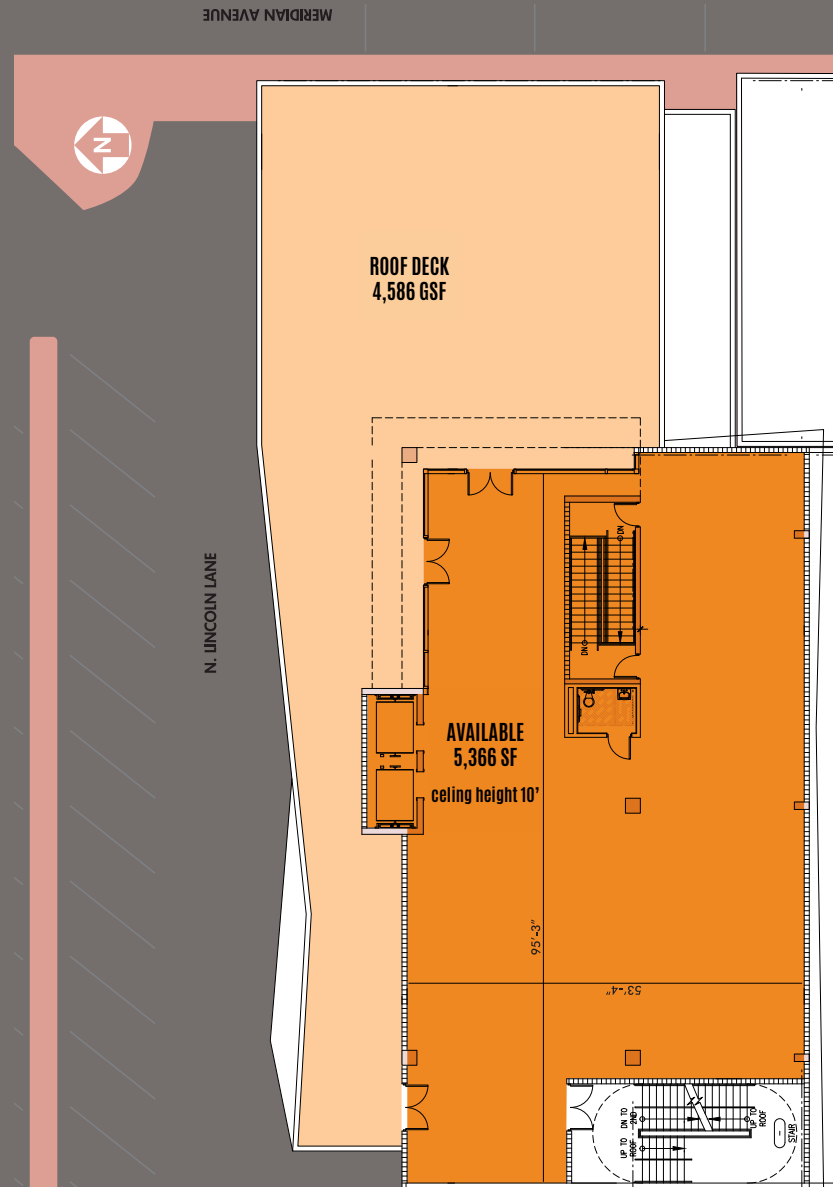

818 N. LINCOLN LN

FLOOR PLAN

For retail leasing information, please contact: MINDY MCILROY • mmcilroy@terranovalcorp.com • 305.779.8970