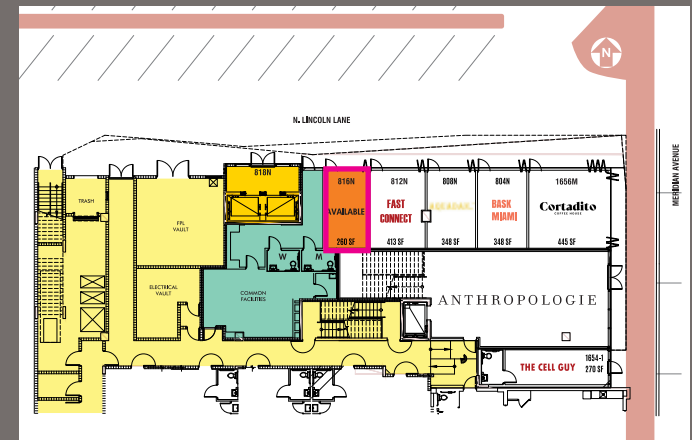

816 N. LINCOLN LN

FLOOR PLAN

-  =SUBJECT
-  =AVAILABLE

For retail leasing information, please contact: MINDY MCILROY • mmcilroy@terranoacorp.com • 305.779.8970