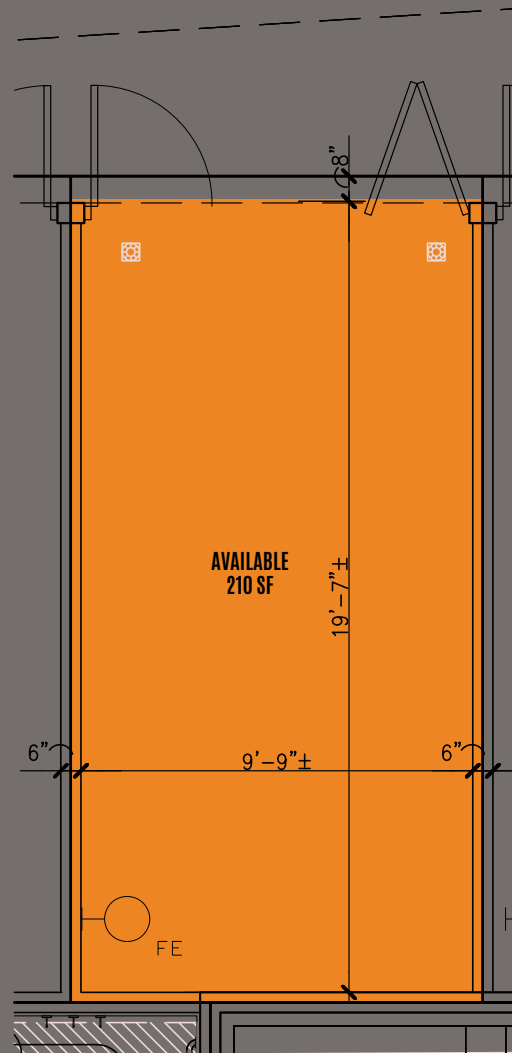

816 N. LINCOLN LN

FLOOR PLAN

-  =SUBJECT
-  =AVAILABLE

For retail leasing information, please contact: MINDY MCILROY • mmcilroy@terranoacorp.com • 305.779.8970