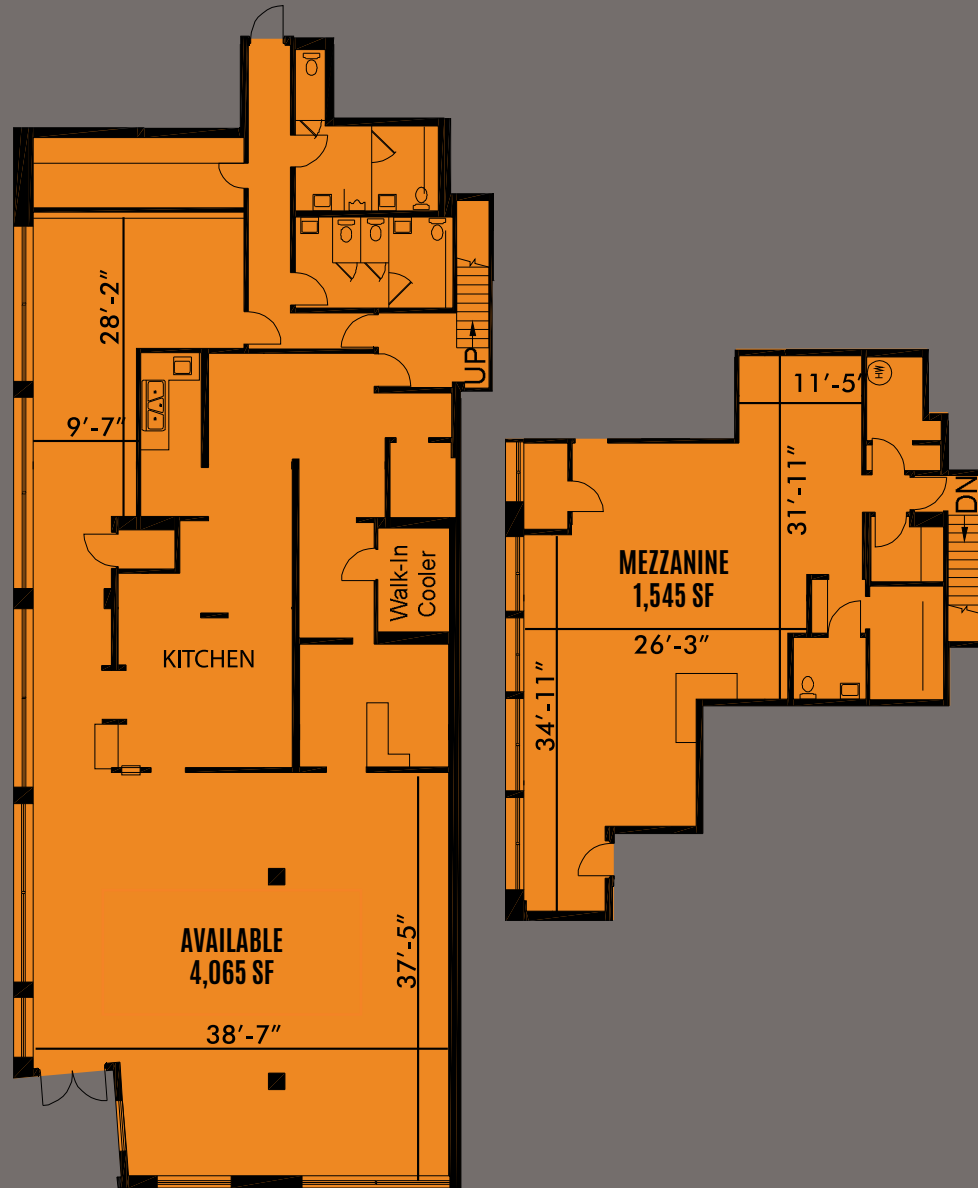

1661 MERIDIAN AVE

FLOOR PLAN

-  = SUBJECT
-  = AVAILABLE

For retail leasing information, please contact: MINDY MCILROY • mmcilroy@terrancorp.com • 305.779.8970