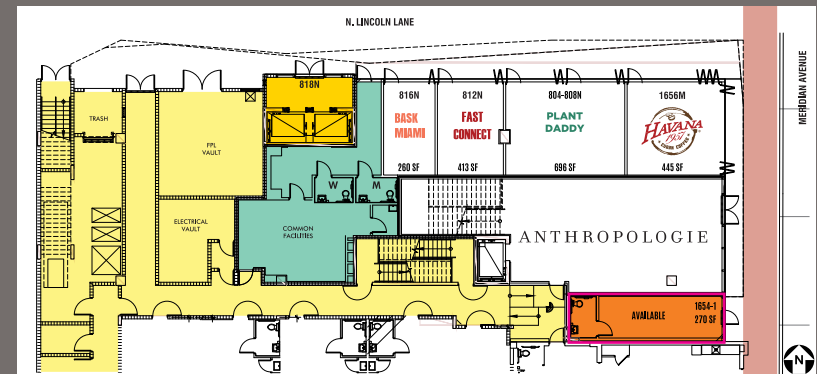

1650 MERIDIAN AVE

FLOOR PLAN

-  =SUBJECT
-  =AVAILABLE

For retail leasing information, please contact: MINDY MCILROY • mmcilroy@terranoacorp.com • 305.779.8970